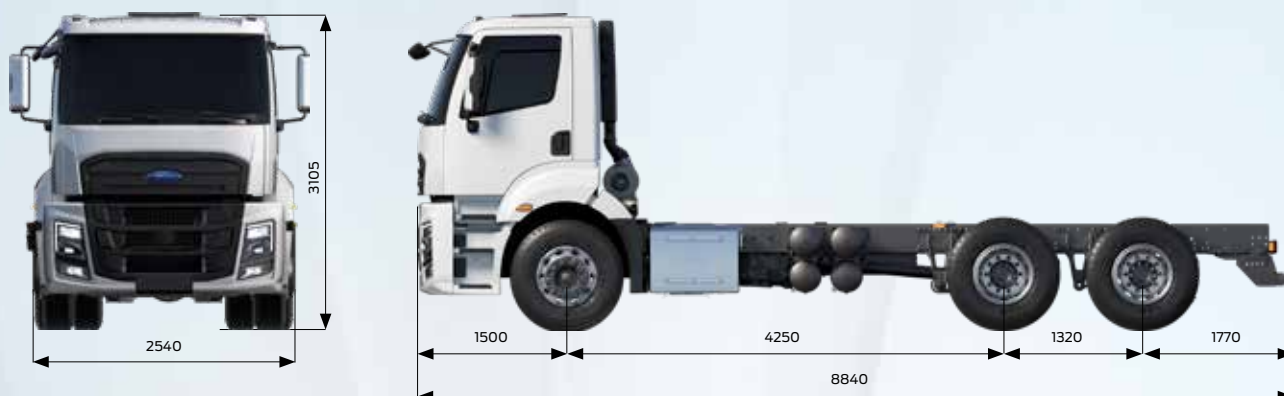

# FORD TRUCKS 2533 DC EURO6

## Basic Features

Vehicle Type	Light Road Truck
Axle	6x2
Emission	Euro 6
Cabin Type	Day Cab
Wheelbase (mm)	4250

## Engine

Type	Ecotorq 9 liters
Displacement (cc)	8974
Diameter x Stroke	115 mm x 144 mm
Power	330 PS (243 kW) @ 1655 - 2200 rpm*
Torque	1300 Nm @ 1200-1700 rpm
Compression Ratio	17,6 : 1
Oil Filling Volume	30 L
Coolant Volume	46 L