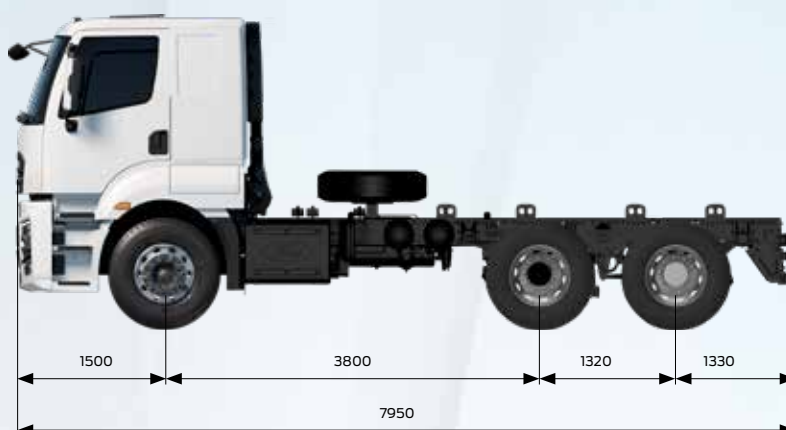

FORD TRUCKS 2533D LR EURO6

Basic Features

Vehicle Type	Light Tipper
Axle	6x2
Emission	Euro 6
Cabin Type	Low Roof Sleeper Cab
Wheelbase (mm)	3800

Engine

Type	Ecotorq 9 liters
Displacement (cc)	8974
Diameter x Stroke	115 mm x 144 mm
Power	330 PS (243 kW) @ 1655 - 2200 rpm
Torque	1300 Nm @ 1200-1700 rpm
Compression Ratio	17,6 : 1
Oil Filling Volume	30 L
Coolant Volume	46 L

Transmission

Clutch	430 mm Single Disc
Manuel Transmission / Ratios (1.gear - 9. gear)	9+1 Speed (9,40 - 0,75)
Automated Transmission / Ratios (1.gear - 9 gear)	9+1 Speed (9,48 - 0,75)

Steering

Power Assisted Single Circuit

Chassis

Chassis Thickness	7 mm with Reinforcement
Chassis Strength	355 MPa
Suspension (Front/Rear)	Parabolic Leaf Spring / Compensating Arm Mechanical Suspension
Axle	Standard Single Reduction
Axle Ratio	4,375
Tyres	315/80 R 22,5
Wheel Rim	22,5 x 9 Steel

Braking System

Brakes (Front/Rear) (Ø.mm x mm. Length)	410 mm x 200mm, Z-Cam Drum Brake
Braking System	Dual Braking System - Air Processing Unit with Integrated Oil Seperator and Heater
Engine Brake Power	max. 220 kW (Engine Level)