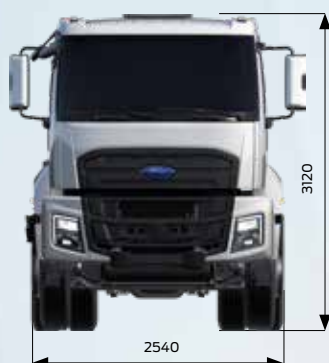

FORD TRUCKS 2533D LR EURO6

Basic Features

Vehicle Type	Light Tipper
Axle	6x2
Emission	Euro 6
Cabin Type	Low Roof Sleeper Cab
Wheelbase (mm)	3800

Engine

Type	Ecotorq 9 liters
Displacement (cc)	8974
Diameter x Stroke	115 mm x 144 mm
Power	330 PS (243 kW) @ 1655 - 2200 rpm
Torque	1300 Nm @ 1200-1700 rpm
Compression Ratio	17,6 : 1
Oil Filling Volume	30 L
Coolant Volume	46 L