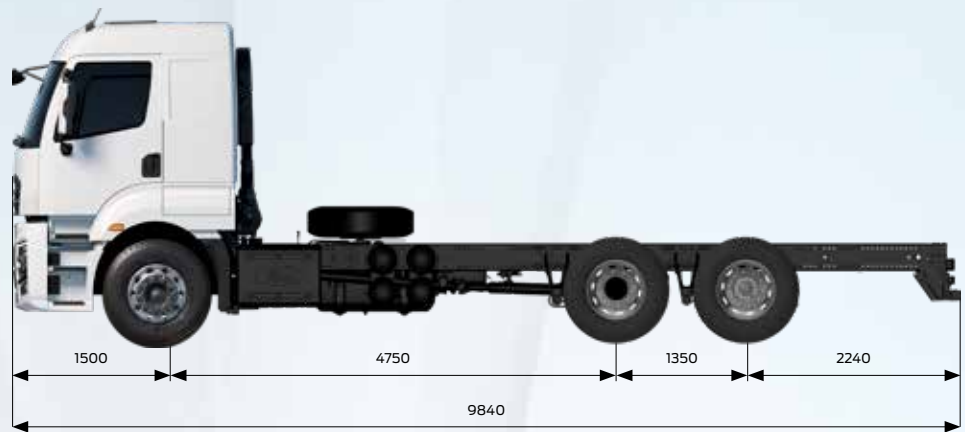

# FORD TRUCKS 2633 HR EURO6

## Basic Features

Vehicle Type	Road Truck
Axle	6x2
Emission	Euro 6
Cabin Type	High Roof Sleeper Cabin
Wheelbase (mm)	4750

## Engine

Type	Ecotorq 9 liters
Displacement (cc)	8974
Diameter x Stroke	115 mm x 144 mm
Power	330 PS (243 kW) @ 1655 - 2200 rpm
Torque	1300 Nm @ 1200-1700 rpm
Compression Ratio	17,6 : 1
Oil Filling Volume	30 L
Coolant Volume	46 L