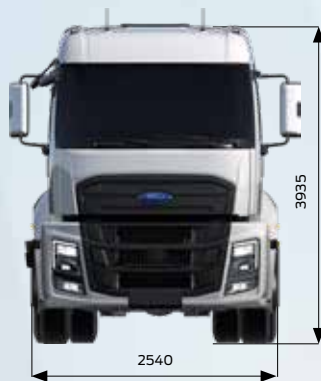

# FORD TRUCKS 2633 HR EURO6

## Basic Features

Vehicle Type	Road Truck
Axle	6x2
Emission	Euro 6
Cabin Type	High Roof Sleeper Cabin
Wheelbase (mm)	4750