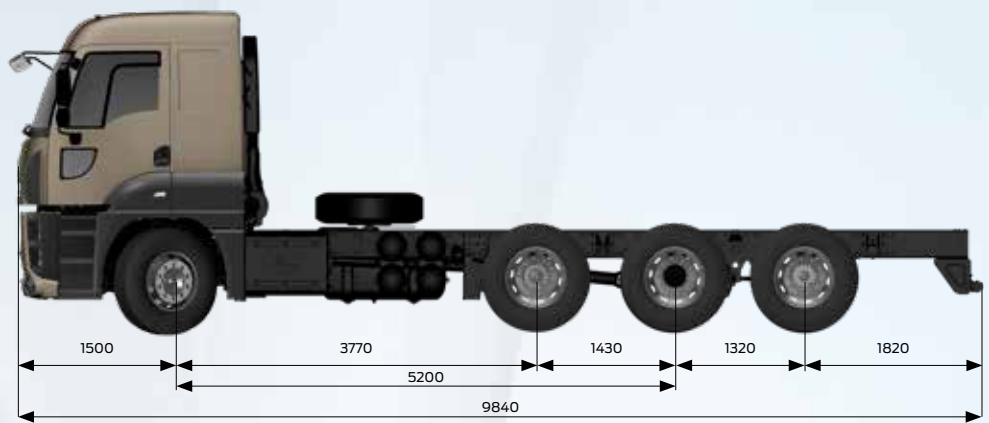

# FORD TRUCKS 3242S HR EURO6

## Basic Features

Vehicle Type	Road Truck
Axle	8x2
Emission	Euro 6
Cabin Type	High Roof Sleeper Cab
Wheelbase (mm)	5200

## Engine

Type	Ecotorq 12,7 litre
Displacement (cc)	12740
Diameter x Stroke	130 mm x 160 mm
Power	420 PS (308,9 kW) / 1800 rpm
Torque	2150 Nm / 1000-1300 rpm
Compression Ratio	17 +/- 0,5 : 1
Oil Filling Volume	50 L
Coolant Volume	57 L (77 L with Intarder)

## Transmission

Clutch	430 mm Single Disc
Automated Transmission / Ratios (1. gear - 16. gear)	Ecotorq 16S 2600 DD AMT (17,03 - 1,00)