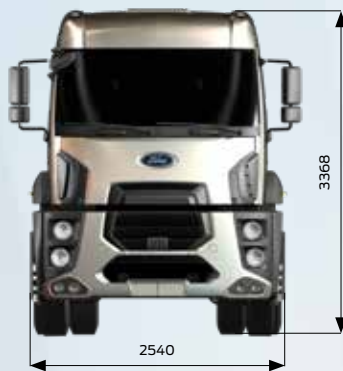

# FORD TRUCKS 3242S HR EURO6

## Basic Features

Vehicle Type	Road Truck
Axle	8x2
Emission	Euro 6
Cabin Type	High Roof Sleeper Cab
Wheelbase (mm)	5200