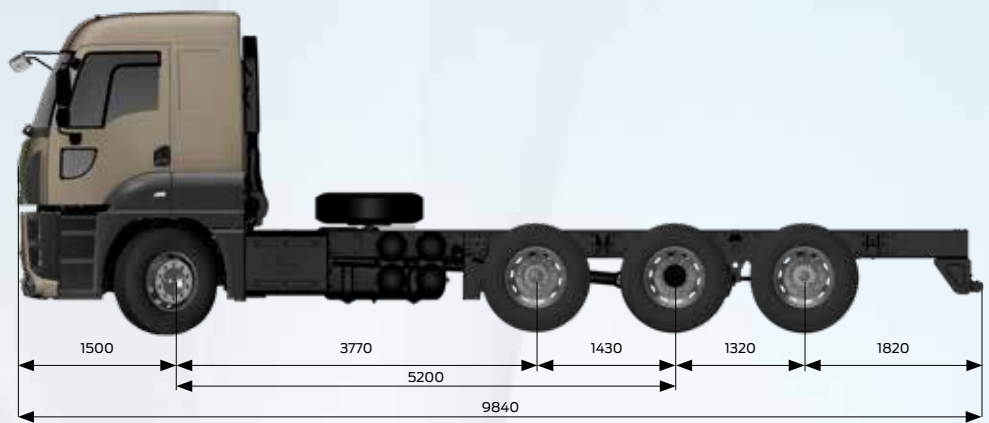

FORD TRUCKS 3242S HR EURO6

Basic Features

Vehicle Type	Road Truck
Axle	8x2
Emission	Euro 6
Cabin Type	High Roof Sleeper Cab
Wheelbase (mm)	5200

Engine

Type	Ecotorq 12,7 litre
Displacement (cc)	12740
Diameter x Stroke	130 mm x 160 mm
Power	420 PS (308,9 kW) / 1800 rpm
Torque	2150 Nm / 1000-1300 rpm
Compression Ratio	17 +/- 0,5 : 1
Oil Filling Volume	50 L
Coolant Volume	57 L (77 L with Intarder)

Transmission

Clutch	430 mm Single Disc
Automated Transmission / Ratios (1. gear - 12. gear)	ZF 12 TX 2210 (16,688 - 1)

Steering

Power assisted single circuit

Chassis

Chassis Thickness	7 mm with Reinforcement
Chassis Strength	355 MPa
Suspension (Front/Rear)	Parabolic Leaf Spring / Compensating Arm Mechanical Suspension
Axle	Standard Single Reduction
Axle Ratio	3,08
Tyres (Front/Rear)	315/80 R 22,5
Wheel Rim	22,5 x 9 Steel

Braking System

Brakes (Front/Rear) (Ø.mm x mm. Length)	430 x 45 Disc Brake
Braking System	Dual Brake Circuit - Air Processing Unit with Integrated Oil Separator and Heater
Engine Brake Power	max. 320 kW (Engine Level)
Intarder Power	max. 600 kW / continuous 160 kW