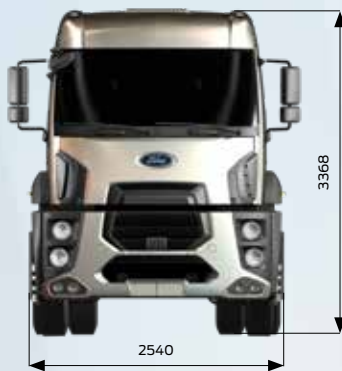

FORD TRUCKS 3242S HR EURO6

Basic Features

Vehicle Type	Road Truck
Axle	8x2
Emission	Euro 6
Cabin Type	High Roof Sleeper Cab
Wheelbase (mm)	5200

Engine

Type	Ecotorq 12,7 litre
Displacement (cc)	12740
Diameter x Stroke	130 mm x 160 mm
Power	420 PS (308,9 kW) / 1800 rpm
Torque	2150 Nm / 1000-1300 rpm
Compression Ratio	17 +/- 0,5 : 1
Oil Filling Volume	50 L
Coolant Volume	57 L (77 L with Intarder)

Transmission

Clutch	430 mm Single Disc
Automated Transmission / Ratios (1. gear - 12. gear)	ZF 12 TX 2210 (16,688 - 1)

Steering

Power assisted single circuit

Chassis

Chassis Thickness	7 mm with Reinforcement
Chassis Strength	355 MPa
Suspension (Front/Rear)	Parabolic Leaf Spring / Compensating Arm Mechanical Suspension
Axle	Standard Single Reduction
Axle Ratio	3,08
Tyres (Front/Rear)	315/80 R 22,5
Wheel Rim	22,5 x 9 Steel